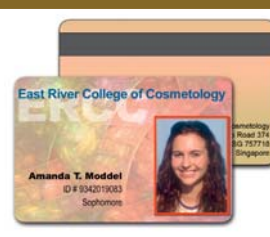

EDIsecure® DCP 240+ Direct Card Printer

PRINTING BEAUTIFUL CARDS IS NOW EASIER THAN EVER

- High productivity, up to 160 full-color and up to 750 monochrome cards per hour
- Convenient, automatic front card loading and output
- User-friendly design for easy operation and maintenance
- Advanced cleaning roller system
- Various ribbon combinations available
- Ideal for employee and visitor IDs, student IDs, membership and loyalty cards, gift cards, and access control cards

The single-sided, edge-to-edge *EDIsecure*® DCP 240+ Direct Card Printer is the perfect solution to enter the world of ID card printing. With its fast print speed, superb image quality and very user-friendly operation it is ideal for issuing photo IDs and loyalty cards. With its excellent design and small footprint it fits perfectly on every desk and, best of all, it is very quiet.

Choose with barcodes and magnetic stripe encoding the machine-readable technology that fits with your access control and other automated systems.

THERE IS ONE FOR EVERYBODY

FEATURES:

- Front-facing, automatic card feeding and output
- Optimized print ribbons
- Quick ribbon change, cartridge loads in a snap
- Operator replaceable printheads
- Advanced cleaning roller system to avoid scratches on cards
- Automatic ribbon detection and low ribbon warning
- Ribbon saver features for monochrome ribbons